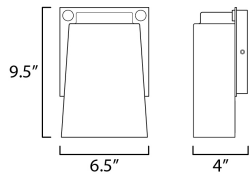

MEASUREMENTS

DIMENSION : 6.5" W x 9.5" H x 4" Ext
 BACK PLATE : 6.25" W x 6.25" H x 6.25" HCO
 HANGING WEIGHT : 1.27 lb

LAMPING

INPUT VOLTAGE : 120V
 LUMENS : 870 Rated (550 Del.)
 BULB : 1 x 12W LED AC Integrated , 12W Total
 BULB INCLUDED : (Integrated)
 DIMMABLE : Y
 CRI : 90 CRI
 COLOR_TEMP : 3000K
 LIGHTING_DIRECTION : Indirect